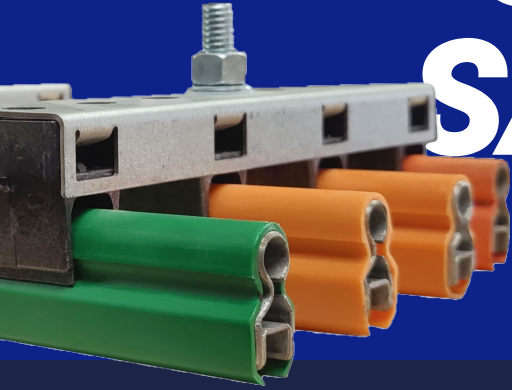

# SERIES C SAF-T-BAR

## [SHOP SERIES C CONDUCTOR BAR](#)

The Series C conductor can be mounted in any plane. Metal guide-ways allow for positive tracking of the collector shoe with or without the plastic insulating cover. Its skin-tight insulation runs cooler and will not deform under clamping pressure.

Compact mounting of the conductor is possible in vertical or horizontal orientations without special parts or fittings!

[BUY NOW](#)

## FEATURES & BENEFITS

- Slide-on joint** for fast, easy installation
- Self lubricating contact shoes** for effective draw of current to collectors
- Pantograph spring suspension for **even pressure to shoe**
- Hand safe design** for protection against accidental contact
- Skin tight insulation** that runs cool and will not deform under clamping pressure
- Metal guide-ways assure **positive tracking of collector shoe.**